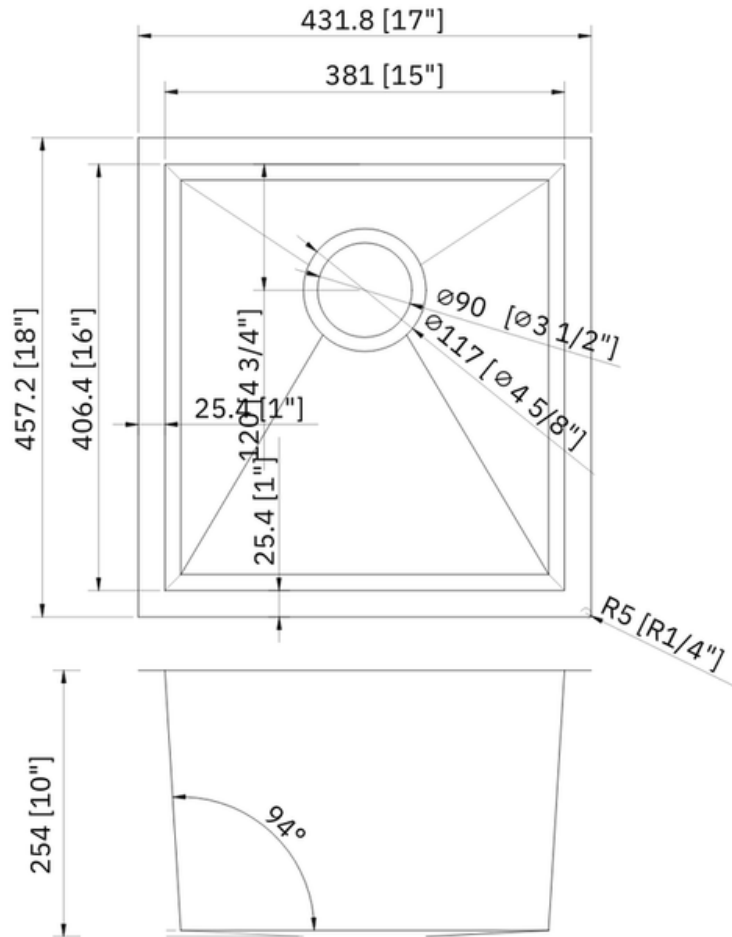

PL-HA104 R0

Handmade Series
Stainless Steel Sink

Features

- Single Bowl
- Handcrafted Corners
- Fitted Sound Deadening Pads
- Creases at the Bottom
Promote Quick Draining
- Deep 10" Bowl Depth

Material

- 16-Gauge Stainless Steel

Technical Information

All product dimensions are nominal
Exterior Measurements: 17" x 18" x 10"
Interior Measurements: 15" x 16" x 10"
Bowl Configuration: Single

Installation Information

Install this product according to the installation instructions.